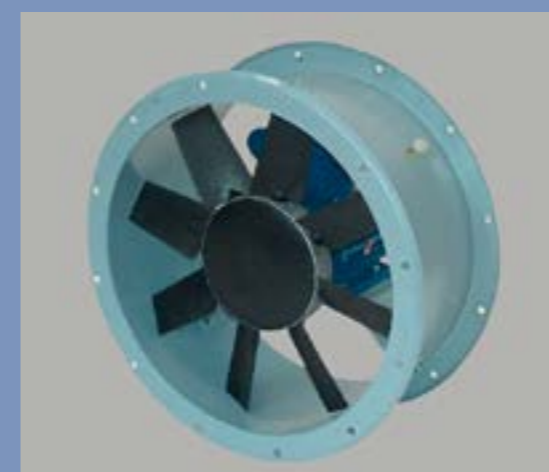

PRODUCTS THAT WE PROVIDE

Fuel feed pumps for main engines and diesel generators, screw pumps for main engines lubrication, pumps two "load screws", Axial Replacement fans and fans pitched blade for ventilation or local service garages and local mining machine, centrifugal blowers for aeration sewage tanks, hydraulic motors for watertight doors service, electrical heaters for hot water boiler, automatic valves and instrumentation, measurement and control valves "Amot" flow meters for oil and diesel fuel, pressure gauges and thermometers, level indicators.

ADVICE AND SUPPLIES

Nuova Sorema, thanks to an activity of highly specialized consultancy, has as objective to guide their clients in choosing the most suitable products for their needs. A deep knowledge of national and international market allows to provide the best product at the best price in extremely fast times.